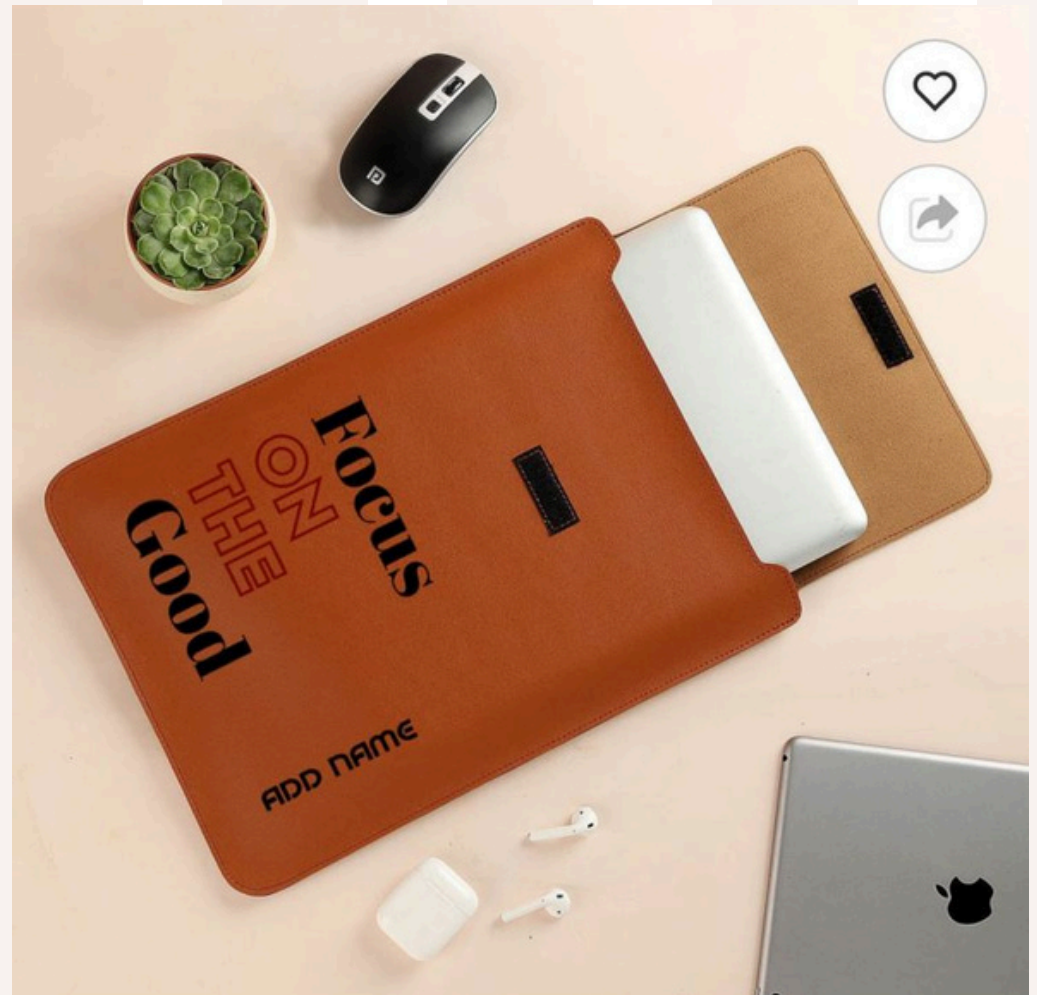

- Product Type: Unisex Laptop sleeve
- Material: Premium Vegan Leather
- Color: Tan, Black , Maroon
- Dimensions: Approx. 14.5" (W) x 10" (H)
- Closure Type: Flap

MRP  
1449/-

- Product Type: Unisex Laptop sleeve
- Material: Premium Vegan Leather
- Color: grey, Black , Maroon, Green ,White
- Dimensions: Approx. 14.5" (W) x 10" (H)
- Closure Type: magnetic

**MRP**  
**1249/-**

- Product Type: Unisex Laptop sleeve  
material: Premium Vegan Leather
- Color: grey, Black , Maroon, Green ,White
- Dimensions: Approx. 14.5" (W) x 10" (H)
- Closure Type: magnetic tich botton

**MRP**  
**1049/-**

- Product Type: Unisex Laptop sleeve
- Material: Premium Vegan Leather
- Color: grey, Black , Maroon, Green ,White
- Dimensions: Approx. 12.5" (W) x 9.5" (H)
- Closure Type: magnetic tich botton