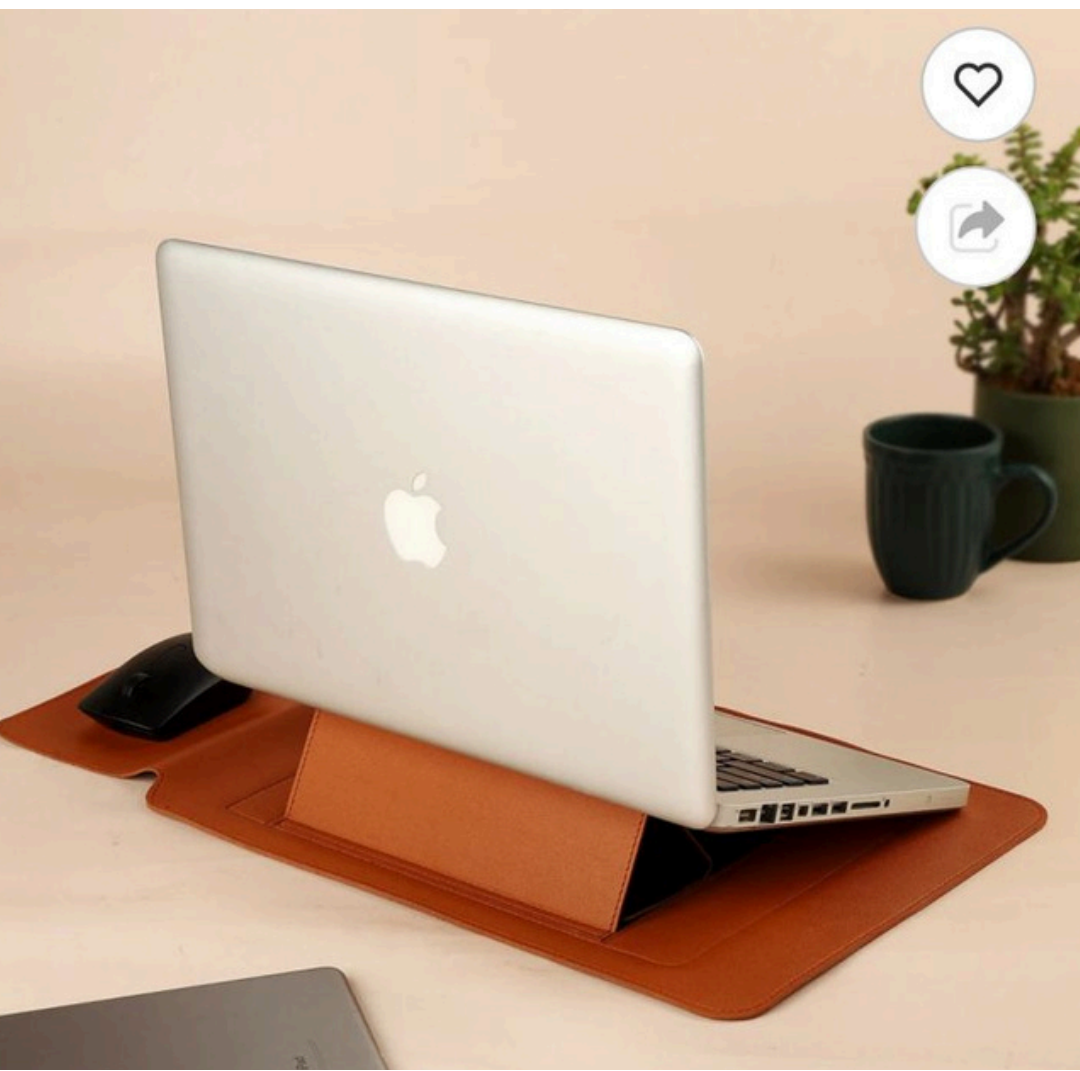

MRP
2299/-

- Product Type: Unisex Unisex Laptop sleeve
- Material: Premium Vegan Leather
- Color: grey, Black , Maroon, Green ,White
- Dimensions: Approx. 15" (W) x 11" (H)
- Closure Type: Valcoro