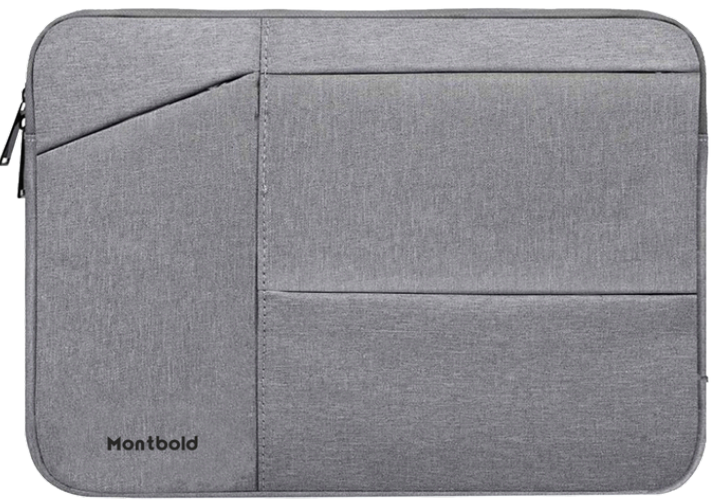

*Catalogue 2025-2026*

*Personalized*  
**LAPTOP SLEEVES**

MRP  
1349/-

- Product Type: Unisex Laptop sleeve
- Material: Premium (PU Leather)
- Color: Tan ,Brown , Grey
- Dimensions: Approx. 14.5" (W) x 10" (H)
- Closure Type: Magnetic flap closure

# LAPTOP SLEEVE

LSB 603

**MRP  
849/-**

- Product Type: Unisex Laptop sleeve
- Material: Premium Khadi
- Color: Grey
- Dimensions: Approx. 14.5" (W) x 10" (H)
- Closure Type: Zipper

MRP  
749/-

- Product Type; Unisex Laptop sleeve
- Material: Premium Khadi
- Color: Grey , Black
- Dimensions: Approx. 14.5" (W) x 10" (H)
- Closure Type: Zipper

MRP  
749/-

- Product Type: Unisex Laptop sleeve
- material: Premium Khadi
- Color: Grey , Black
- Dimensions: Approx. 14.5" (W) x 10" (H)
- Closure Type: Zipper

Sleeve bag

Briefcase

**MRP**  
**849/-**

Slim and lightweight design can slide into your backpack or messenger bag

- Product Type: Unisex Laptop sleeve
- Material: Premium Khadi
- Color: Grey , Black
- Dimensions: Approx. 14.5" (W) x 10" (H)
- Closure Type: Zipper

**MRP**  
**1199/-**

- Product Type: Unisex Laptop sleeve
- Material: Premium vegan leather
- Color: Grey , Black , Maroon
- Dimensions: Approx. 14.5" (W) x 10" (H)
- Closure Type: Zipper