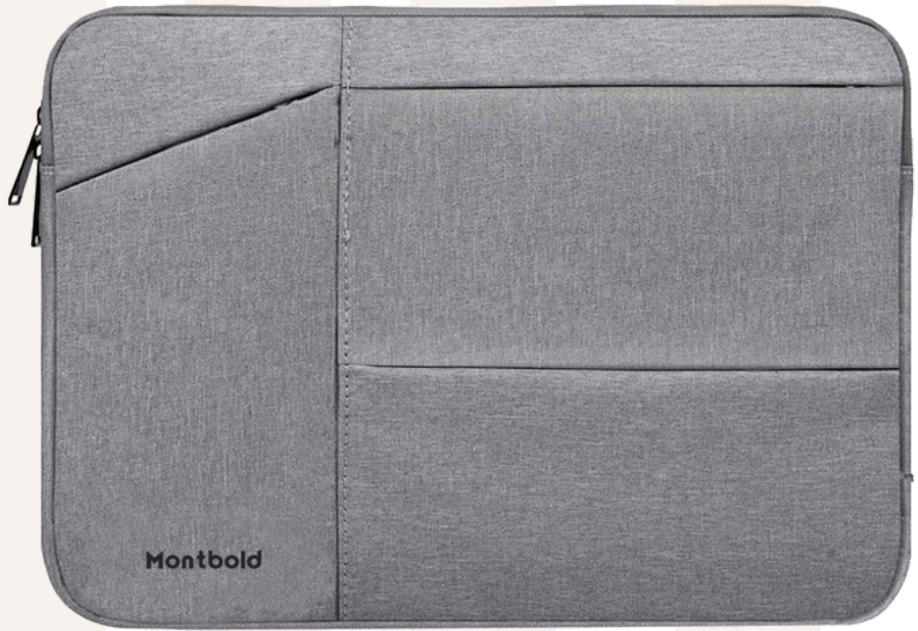

*Catalogue 2025-2026*

*Personalized*  
**LAPTOP SLEEVES**

MRP  
1349/-

- Product Type: Unisex Laptop sleeve
- Material: Premium (PU Leather)
- Color: Tan ,Brown , Grey
- Dimensions: Approx. 14.5" (W) x 10" (H)
- Closure Type: Magnetic flap closure

# LAPTOP SLEEVE

LSB 603

**MRP  
849/-**

- Product Type: Unisex Laptop sleeve
- Material: Premium Khadi
- Color: Grey
- Dimensions: Approx. 14.5" (W) x 10" (H)
- Closure Type: Zipper

MRP  
749/-

- Product Type; Unisex Laptop sleeve
- Material: Premium Khadi
- Color: Grey , Black
- Dimensions: Approx. 14.5" (W) x 10" (H)
- Closure Type: Zipper

MRP  
749/-

- Product Type: Unisex Laptop sleeve
- material: Premium Khadi
- Color: Grey , Black
- Dimensions: Approx. 14.5" (W) x 10" (H)
- Closure Type: Zipper

Sleeve bag

Briefcase

**MRP**  
**849/-**

Slim and lightweight design can slide into your backpack or messenger bag

- Product Type: Unisex Laptop sleeve
- Material: Premium Khadi
- Color: Grey , Black
- Dimensions: Approx. 14.5" (W) x 10" (H)
- Closure Type: Zipper

**MRP**  
**1199/-**

- Product Type: Unisex Laptop sleeve
- Material: Premium vegan leather
- Color: Grey , Black , Maroon
- Dimensions: Approx. 14.5" (W) x 10" (H)
- Closure Type: Zipper